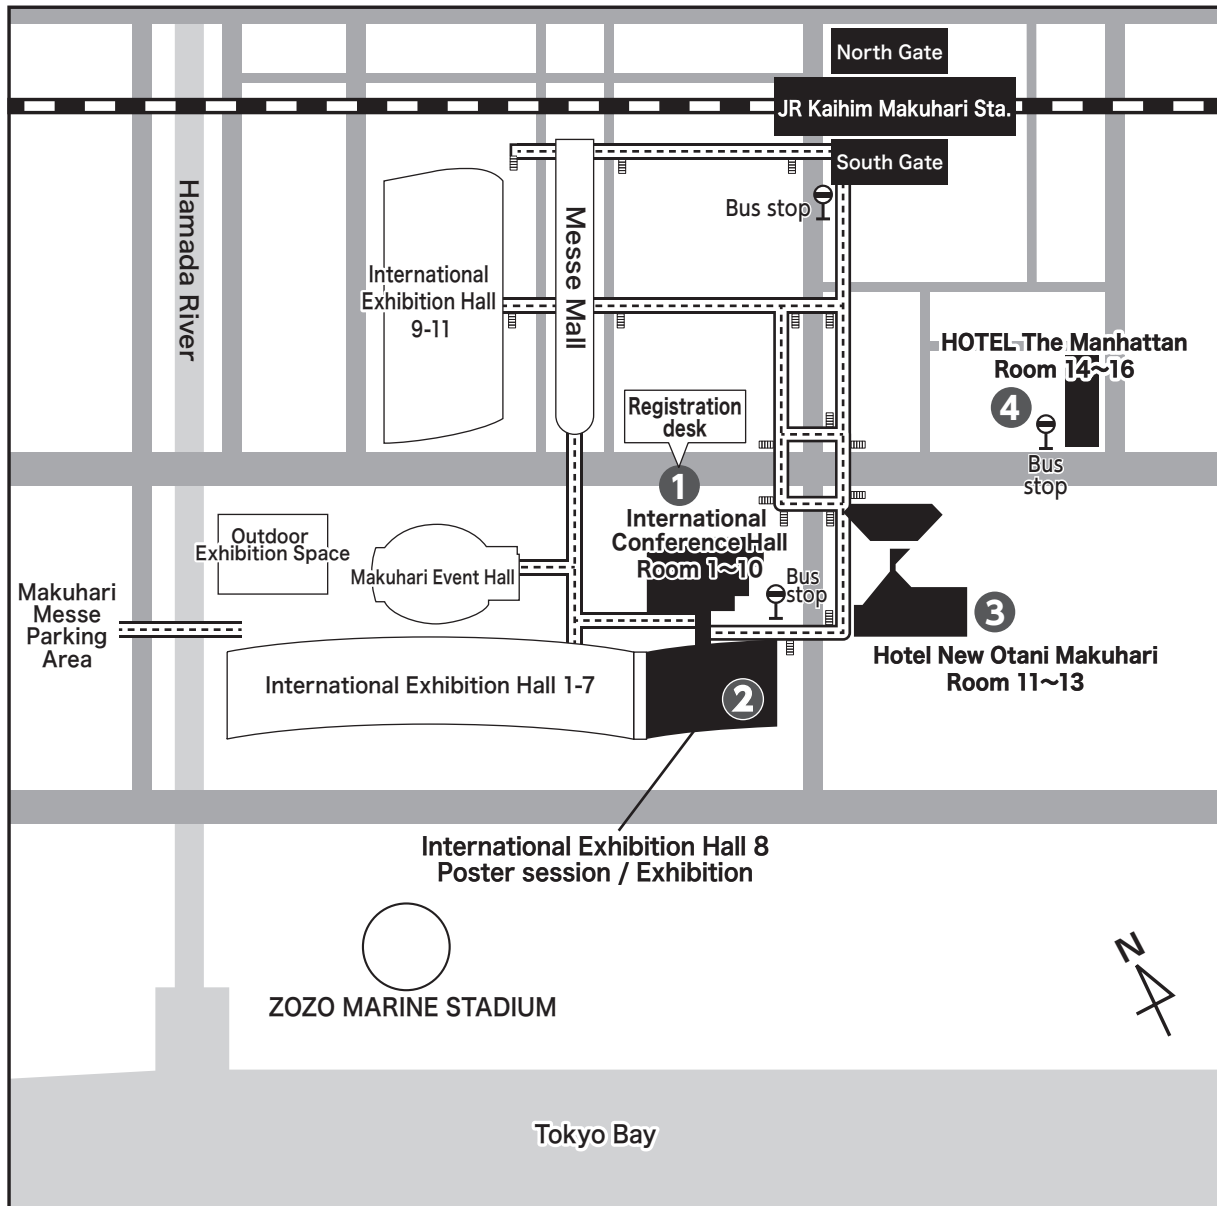

AREA MAP

Shuttle bus service is available between JR station, Makuhari Messe and Hotel The Manhattan.

Bus stop

Access bridge